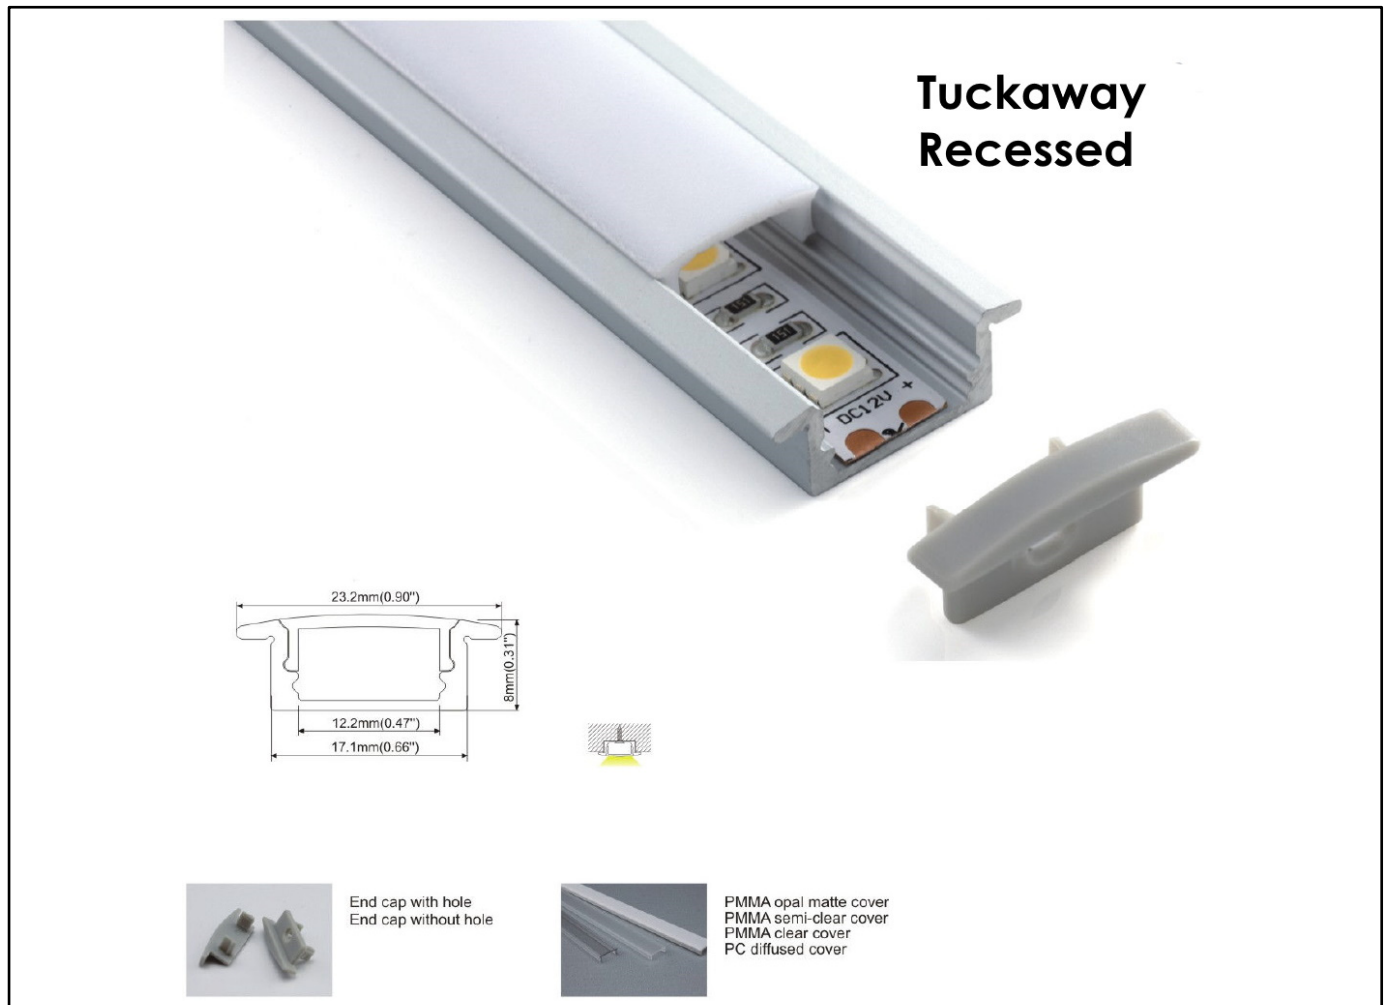

# TUCKAWAY RECESSED

Compact small LED IP20 profile \ Cutout Width 17.1mm

Antipodes LED specializes in customisation of LED profiles to the customers requirements. Tuckaway is a perfect lighting companion for lighting shelving, kitchen benches, display cabinets, under bathroom cabinets (night lights on a sensor) Pub or Bar overhangs at drinks service, bedroom side tables and any areas that a low profile LED can light. We use COB LED tape and colours range 2700k, 3000k, 4000k and 5700k. These are generally stocked in New Zealand and can be made for fast turn around for your clients requirements.