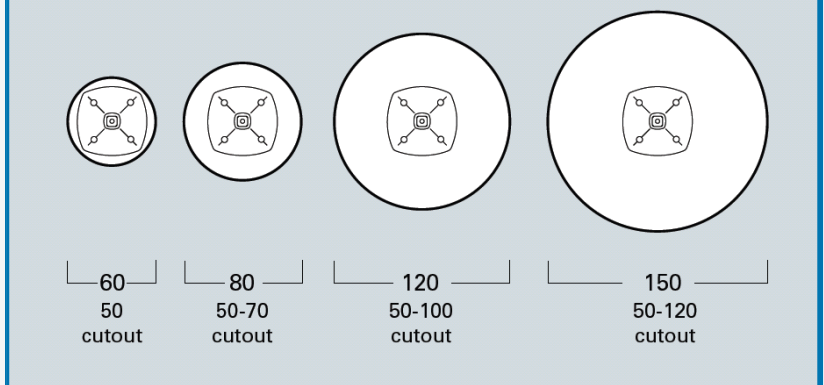

Designed for Either Accessible or
Inaccessible Ceilings with Concealed
Mounting Clip Fixing.

LED Goldstar Kit includes Three
Different Size Trims for Multiple Cutout
Options.

Additional Options:

- Clear Dome Cover - Add /CC to Product Code when Ordering
- Black Version - Add /BL to Product Code when Ordering.

Australian conceived,
designed & manufactured.

www.famco.com.au

MAXIMUM PERMISSIBLE SPACING FOR EMERGENCY LUMINAIRES

PHOTOMETRIC CLASSIFICATION	MOUNTING HEIGHT - M															
	2.1	2.4	2.7	3.0	3.3	3.6	4.0	4.5	5	6	7	8	9	10	15	20
F9992/F9993 C0 D40	16.7	17.4	18.0	18.6	19.1	19.6	20.1	20.8	21.3	22.1	22.7	23.0	23.1	23.1	19.4	
/F9996 D40	16.7	17.4	18.0	18.6	19.1	19.6	20.1	20.8	21.3	22.1	22.7	23.0	23.1	23.1	19.4	